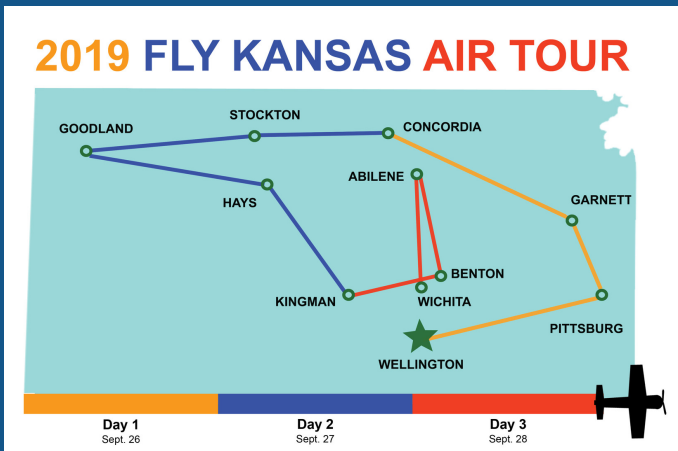

FLY KANSAS AIR TOUR

SEPTEMBER 26 - 28, 2019

**SKY DIVERS!
STUDENT ENGAGEMENT!
AIRCRAFT DISPLAYS!
MOVIE NIGHT!
PANCAKES WITH PILOTS!
EISENHOWER MUSEUM TOUR!**

SCHEDULE AT A GLANCE

Thursday, September 26

Wellington Municipal Airport
8:30 - 9:30 a.m.

Atkinson Municipal Airport (Pittsburg)
11 a.m. - 12:45 p.m.

Garnett Municipal Airport
1:30 - 3 p.m.

Broadway Plaza (Concordia)
5 - 7:30 p.m.

Friday, September 27

Rooks County Regional Airport
9 - 10:45 a.m.

Goodland Municipal Airport
12:15 - 1:45 p.m.

Hays Regional Airport
3:15 - 4:15 p.m.

Kingman Airport
5:30 - 7:30 p.m.

Saturday, September 28

Stearman Field Airport (Benton)
9 - 10:30 a.m.

Eisenhower Museum (Abilene)
11:30 a.m. - 3:30 p.m.

Col. James Jabara Airport (Wichita)
5:30 - 7:30 p.m. *Ticketed Event*

**PILOT
REGISTRATION**